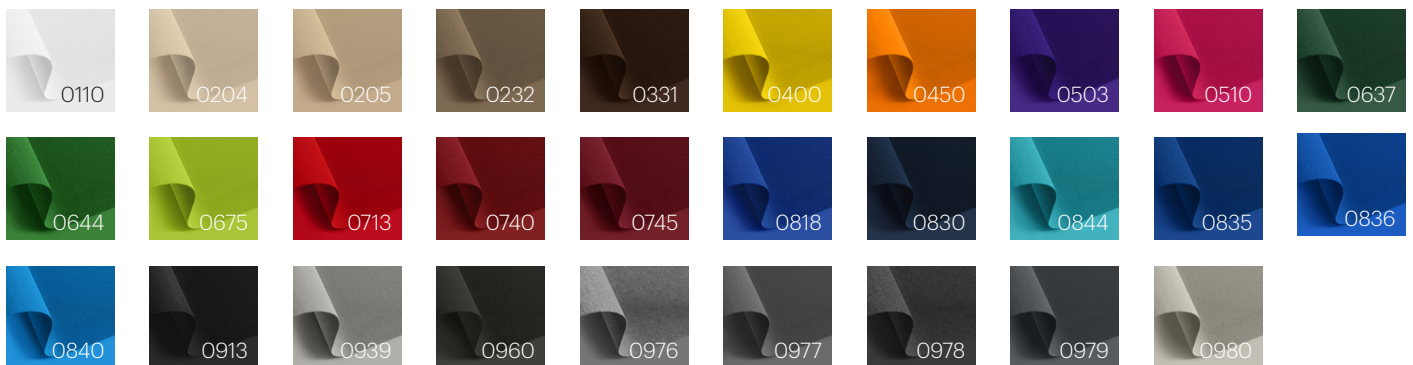

# REWIND® Rib

WITHOUT FILM

COLOUR NAME	2M
0110* SNOW WHITE	✓
0204* CREAM	✓
0205* BEIGE	✓
0232* TAUPE	✓
0331* DARK BROWN	✓
0400* YELLOW	✓
0450* ORANJE	✓
0503* VIOLET	✓
0510* FUCHSIA	✓
0637* BOTTLE GREEN	✓
0644* APPLE GREEN	✓
0675* LIME	✓
0713* RED	✓
0740* RUBY RED	✓
0745* CHERRY RED	✓
0818* ROYAL BLUE	✓
0830* MIDNIGHT BLUE	✓
0835* DARK BLUE	✓
0836* MARINE BLUE	✓
0840* AQUA	✓
0844* TURQUOISE	✓
0913 JET BLACK	✓
0939 ASH GREY	✓
0960 ELEPHANT GREY	✓
0976 FROST GREY	✓
0977 SHADOW GREY	✓
0978 CHARCOAL	✓
0979 STEEL GREY	✓
0980 PEARL GREY	✓